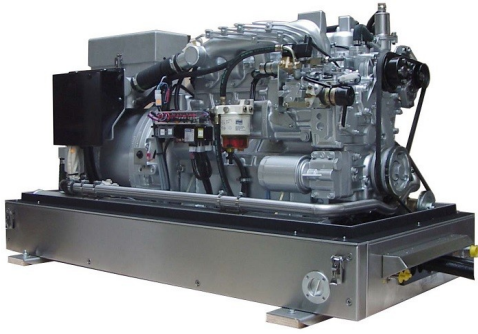

# GENERATOR FISCHER PANDA 22-4 PMS

PrestaShop