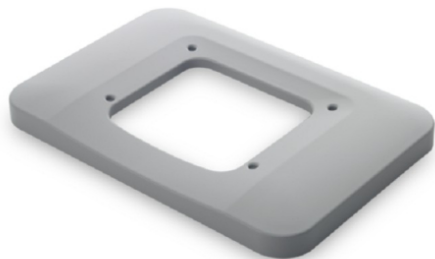

DOMETIC COOLAIR KIT SPX-SP

Reference:

KIT FISSAGGI DOMETIC SPX E SP