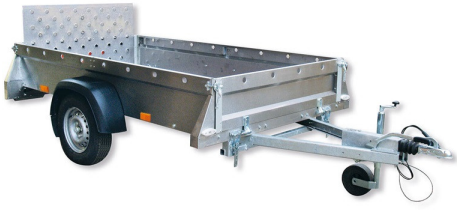

TRAILER PRATIK4 TRA083

Product description:

TRAILER PRATIK4 TRA083

Trailer PRATIK4 TRA083 multifunctional equipped with front and rear opening tailboard, reverse light and telescopic wheel.

"V"-shaped, single axle tilting, rear loading ramp as standard, non-slip microfilmed phenolic wood floor, headlight with built-in reverse light.

TRAILER PRATIK4 TRA083 is a basculate trailer complete with non-slip phenolic marine wood floor, designed for loading medium-heavy objects and goods. The PRATIK4 TRA083 trailer is complete with openable sides that increase the load volume up to a maximum of 1300 kg.

TECHNICAL FEATURES TRAILER PRATIK4 TRA083

Article Code - Trailer Model: TRA083

Total Mass: 1300-1100 Kg

Tare: 300 Kg

Useful body dimensions (mm): 2570 x 1440 x 350

Maximum dimension (mm): 3870 X 2240

Braking system: Yes

Number of Axles: 1

Wheels: 13" C

Body type: DOME/BASC. WITH RAMPA

Looking for a trailer with different features? [Here](#) you can find the whole range of trailers

Pictures and technical data not binding.