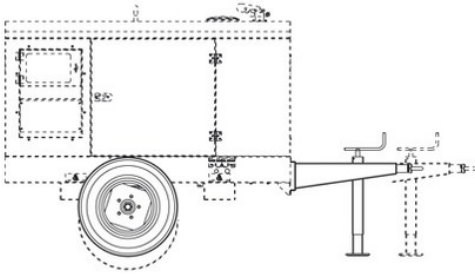

Shop name

MOSA CARRELLO TRAINO LENTO CTL 20

Product price:

932.28 € tax excluded

Product description:

Product features:

PrestaShop