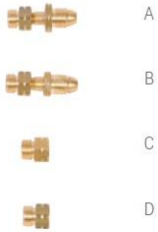

## BM2 LPG ADAPTORS "C"

Reference: 03AC509

LPG adaptors "B".  
Country BR.  
For models GP and GW.

The image is purely indicative.