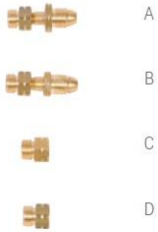

BM2 LPG ADAPTORS "B"

Reference: 03AC507

LPG adaptors "B".
Country GB/FI/IS.
For models GP and GW.

The image is purely indicative.