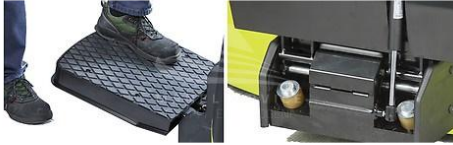

PRAMAC LIFTER PLATFORM FOR LX12

Reference: HZ000S0000L

Platform for LX12 (not available as retrofit).