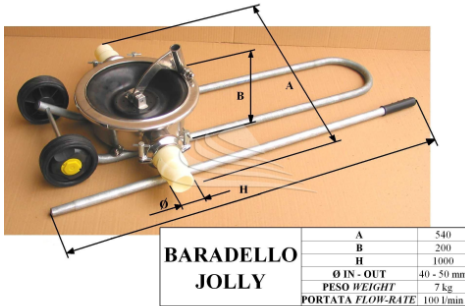

## BINDA POMPA EXCELSIOR - G E00 GB

Reference: CARRELLOJOLLY

### Technical Sheet

Product type	Towing trolleys
Weight (Kg)	3.5