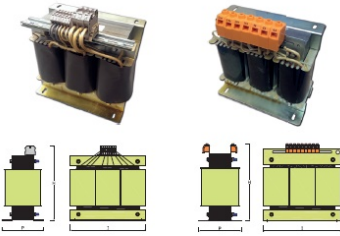

ELETRAS TRASFORMATORE TRIFASE TT00150

Reference: IND300A

Technical Sheet

Phase	Three phase
Frequency (Hz)	50 / 60
Protection degree	IP00
Current (A)	300
Inductance	70 uH
Length (mm)	360
Width (mm)	240
Height (mm)	315