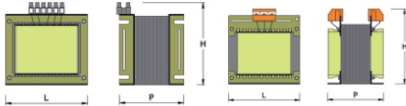

ELETRAS TRASFORMATORE TRIFASE TT00150

Reference: AM6000**

Technical Sheet

Phase	Single phase
Frequency (Hz)	50 / 60
Protection degree	IP00
Power (VA)	6000
Length (mm)	200
Width (mm)	200
Height (mm)	200
Dry weight (Kg)	26.5