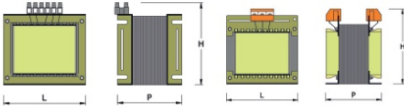

ELETRAS TRASFORMATORE TRIFASE TT00150

Reference: AM1200**

Technical Sheet

Phase	Single phase
Frequency (Hz)	50 / 60
Protection degree	IP00
Power (VA)	1200
Length (mm)	155
Width (mm)	130
Height (mm)	160
Dry weight (Kg)	8.9