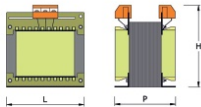

ELETRAS Transformer EUROPA SE4000***A Series

Reference: SE4000***A

Single-phase transformer with 4000 VA power.
Connection: MxxA orange terminal.

Technical Sheet

Phase	Single phase
Frequency (Hz)	50 / 60
Protection degree	IP00
Power (VA)	4000
Length (mm)	188
Width (mm)	230
Height (mm)	240
Dry weight (Kg)	30