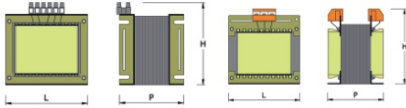

ELETRAS TRASFORMATORE TRIFASE TT00150

Reference: TM8000**

Technical Sheet

| | |
|-------------------|--------------|
| Phase | Single phase |
| Frequency (Hz) | 50 / 60 |
| Protection degree | IP00 |
| Power (VA) | 8000 |
| Length (mm) | 240 |
| Width (mm) | 240 |
| Height (mm) | 270 |
| Dry weight (Kg) | 50 |