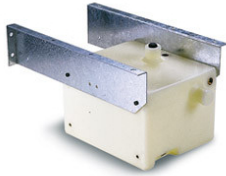

TELAIR SS15 MOUNTING BRACKETS FOR TANK SS15

Reference: 05471

Bracket Braces for S15 Tank

Technical Sheet

Product type

Mounting plate