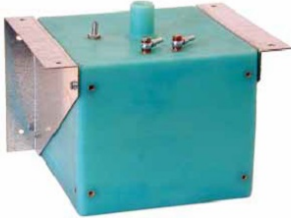

MASE PLASTIC TANK (20 LITRES)

Reference: 06230

Plastic tank (20 litres) complete with fixing brackets.

The image is purely indicative.