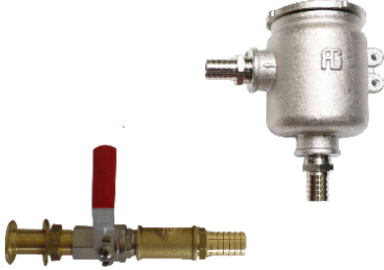

MASE COMPLETE INSTALLATION KIT

Reference: 012276

The Complete Installation Kit MASE 012276 includes:

- Filter kit: sea inlet, water filter, valves, D.16 fittings;
- Exhaust kit: muffler, silencer, D.45/50 MASE outlet;
- Anti-siphon kit D.16.

Images are purely indicative.