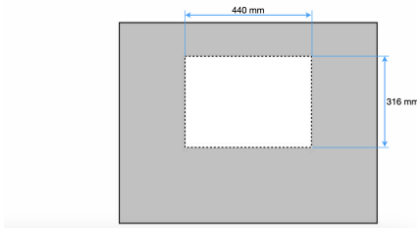

Italcolven Viesa Kompressor 3 kit Cut roof Flat roof (25mm gap)

Reference: I01.00704-1

DOMETIC SPX AND SPX FIXINGS KIT