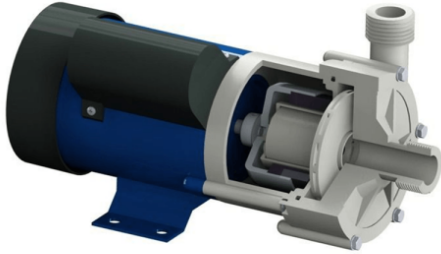

## CLIMMA TMB65 100W SEA WATER PUMP

Reference: VPP0100JISN

## CLIMMA TMB65 100W SEA WATER PUMP

### Technical characteristics

Voltage: 230 V  
Frequency: 50 Hz  
Flow rate: 1500 l/h  
Length: 144 mm  
Width: 151 mm  
Height: 284 mm  
Weight: 5 Kg

Are you looking for a marine air conditioner? [HERE](#) you can find the area dedicated to Vitrifrigo marine air conditioners or other specialized brands.