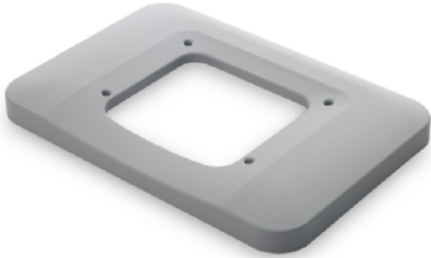

DOMETIC COOLAIR KIT SPX-SP

Reference:

DOMETIC SPX AND SPX FIXINGS KIT