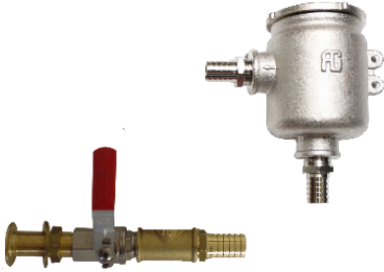

## MASE FILTERING KIT 04349

Reference: 04349

Filtration kit: sea inlet, water filter, valves, fittings.

The image is for illustrative purposes only.