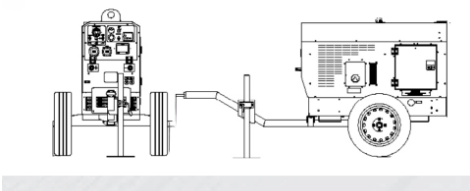

GENSET SLOW TROLLEY TWO WHEELS GRT2W

Reference: GRT2W03L

GENSET SLOW TROLLEY TWO WHEELS GRT2W

Technical Sheet

Length (mm)	1600
Width (mm)	800
Height (mm)	1000
Product type	Towing trolleys
Weight (Kg)	70