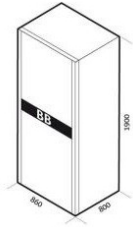

## Battery Box BBX 1320 480V BB T4 3F

Reference: RIEK132480PT43F

### Technical Sheet

Material	Aluminum
Length (mm)	800
Width (mm)	860
Height (mm)	1900
Dry weight (Kg)	1000
Product type	Battery Box
Colour	Black