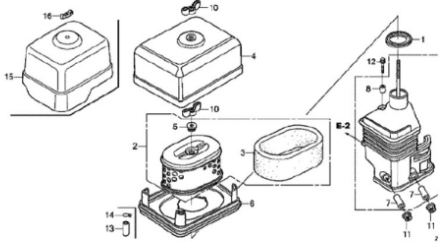

HONDA Air filter for GX200 UT2 Engine

Reference: 17210-Z4M-821

Technical Sheet

| | |
|---------------------|-----------------|
| Engine | HONDA GX200 UT2 |
| Product type | Spare Part |
| Engine manufacturer | Honda |