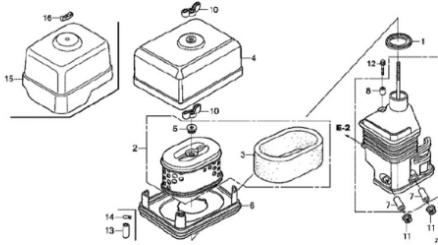

HONDA Air filter box top for GX200 UT2 Engine

Reference: 17231-Z4M-010

Technical Sheet

Engine	HONDA GX200 UT2
Product type	Spare Part
Engine manufacturer	Honda