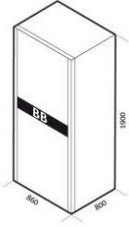

Battery Box BBX 1900 480V BB V6 3T

Reference: RIEK190480PV63T

Technical Sheet

Material	Aluminum
Length (mm)	800
Width (mm)	860
Height (mm)	1900
Dry weight (Kg)	1000
Product type	Battery Box
Colour	Black